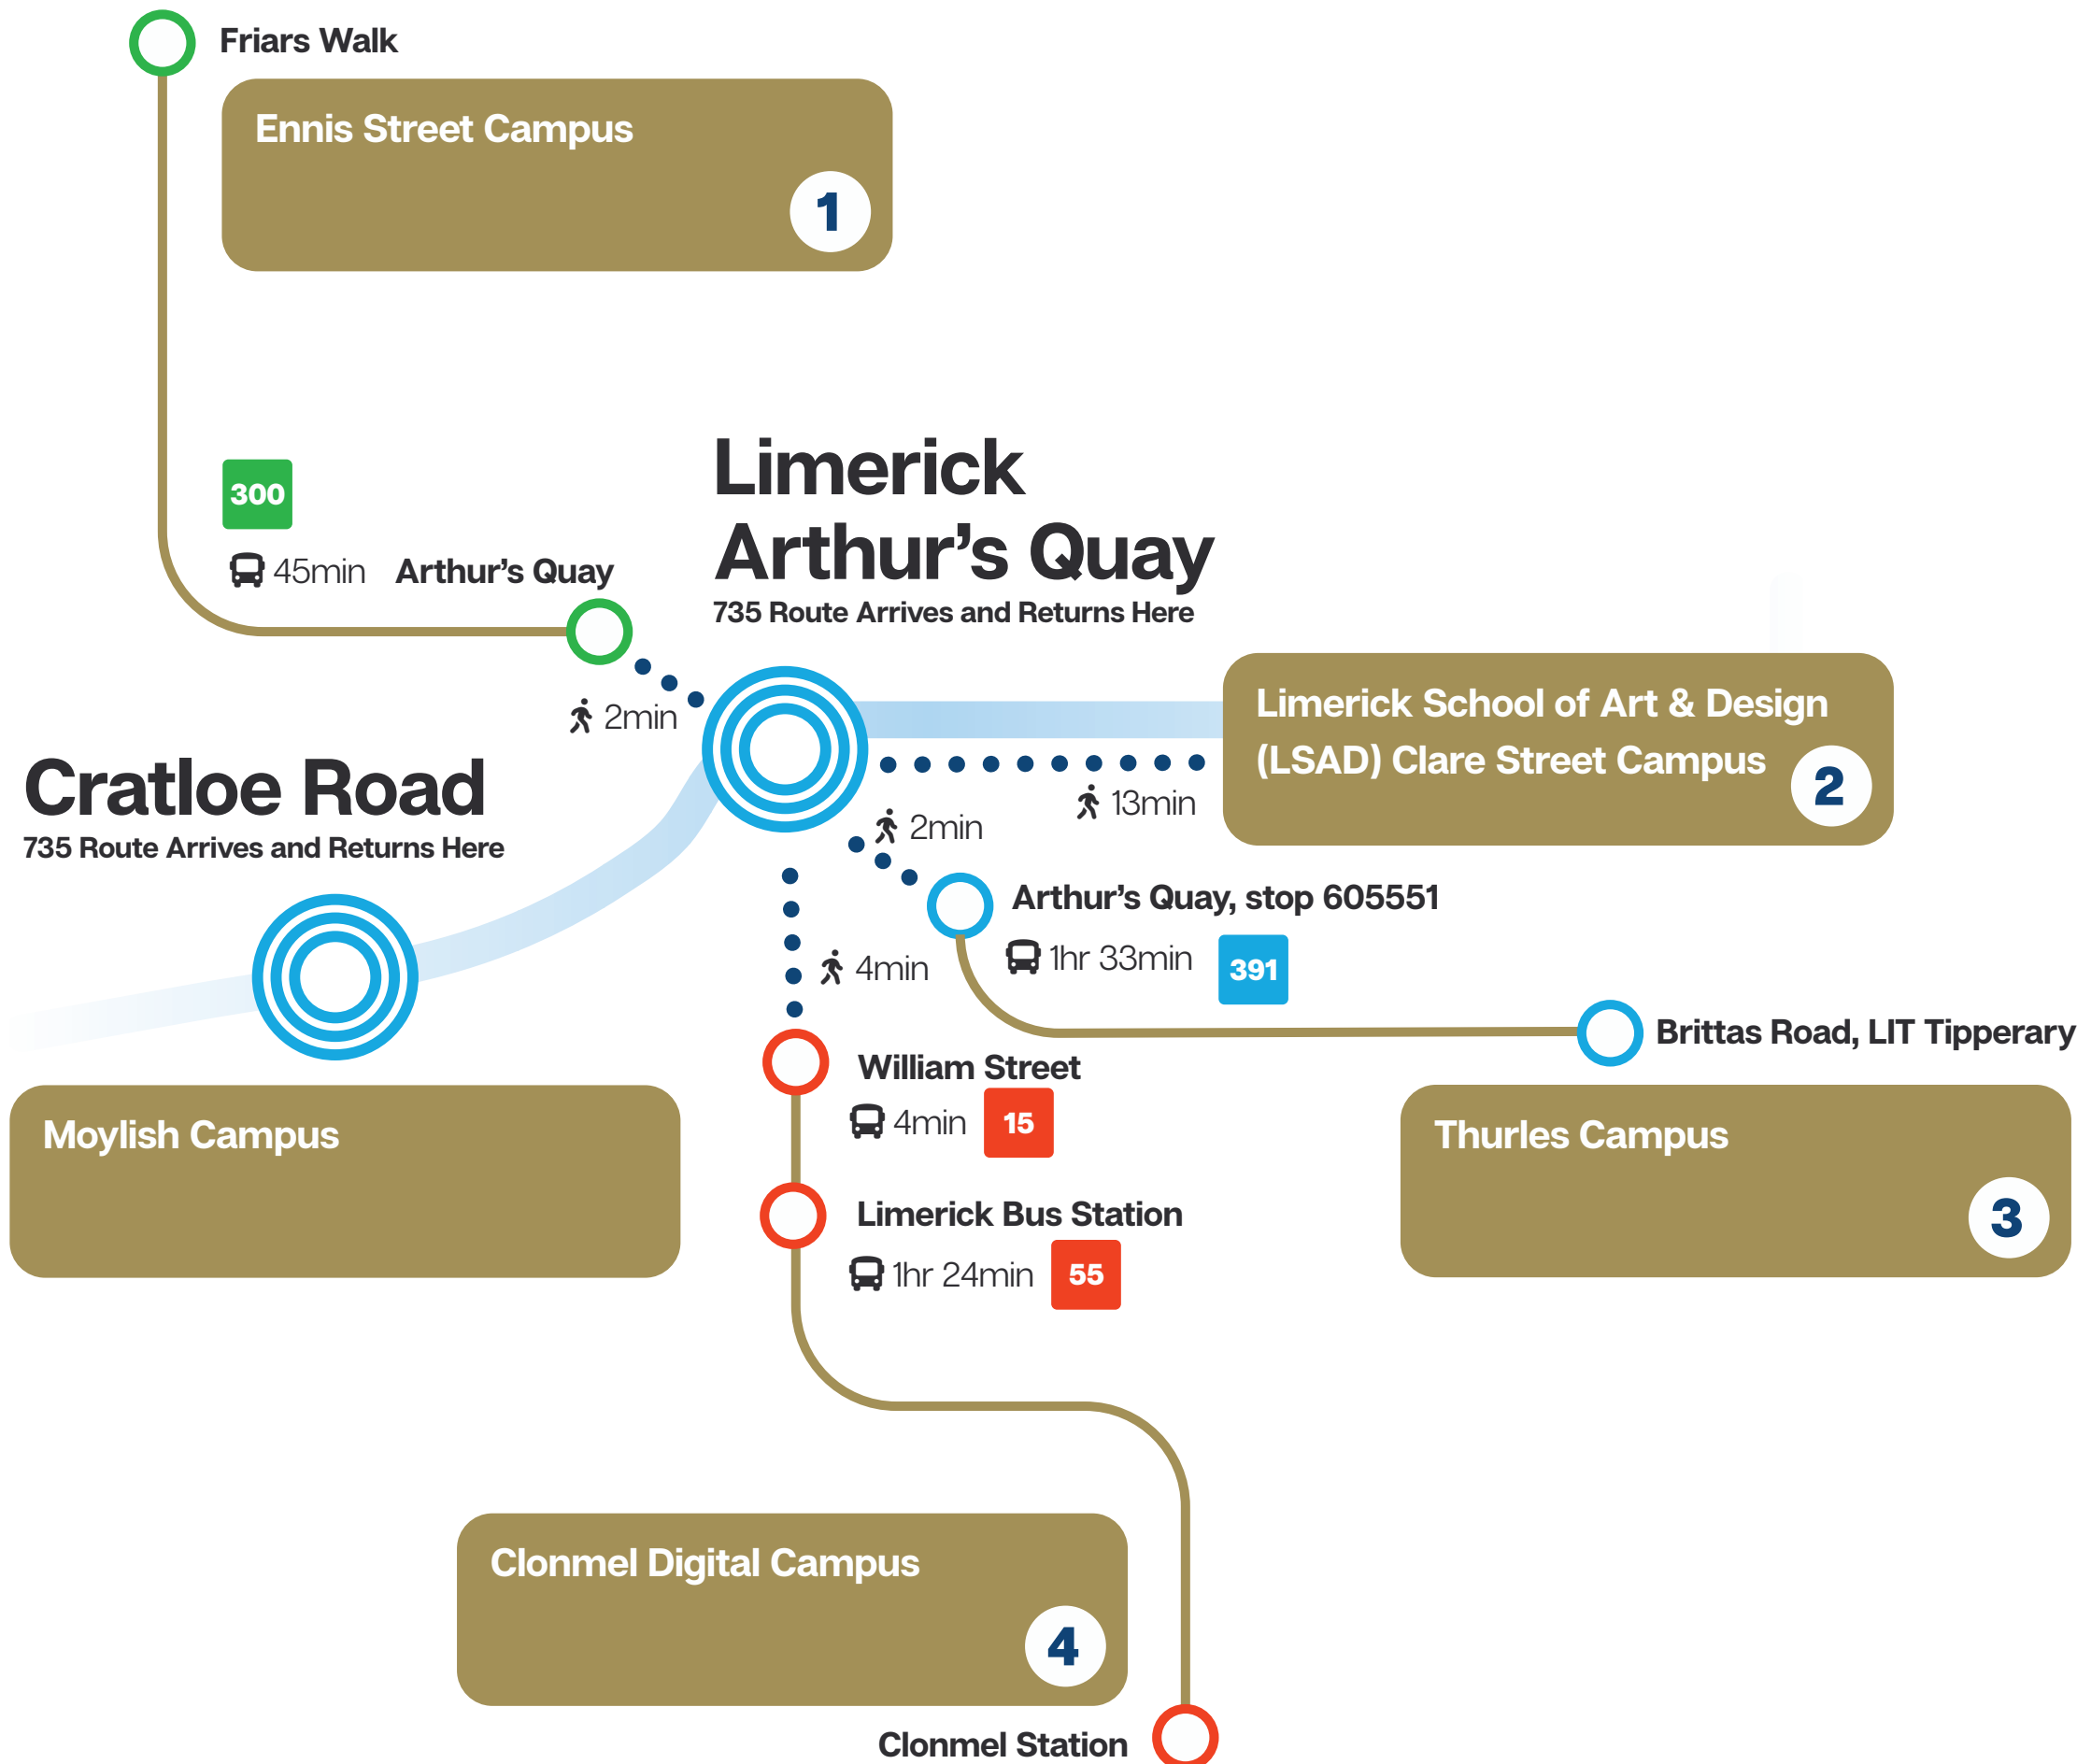

Limerick TUS

Campus connections

735

Limerick Arthur's Quay

- 1 45min **300**
- 2 13min
- 3 1hr 33min **391**
- 4 1hr 24min **15** **55**

Directions

Ennis Street Campus

1

300

45min Arthur's Quay

2min

Limerick Arthur's Quay
735 Route Arrives and Returns Here

Limerick School of Art & Design (LSAD) Clare Street Campus

2

Cratloe Road

735 Route Arrives and Returns Here

2min

13min

Arthur's Quay, stop 605551

4min

1hr 33min

391

Brittas Road, LIT Tipperary

Moylish Campus

William Street

4min

15

Limerick Bus Station

1hr 24min

55

Thurles Campus

3